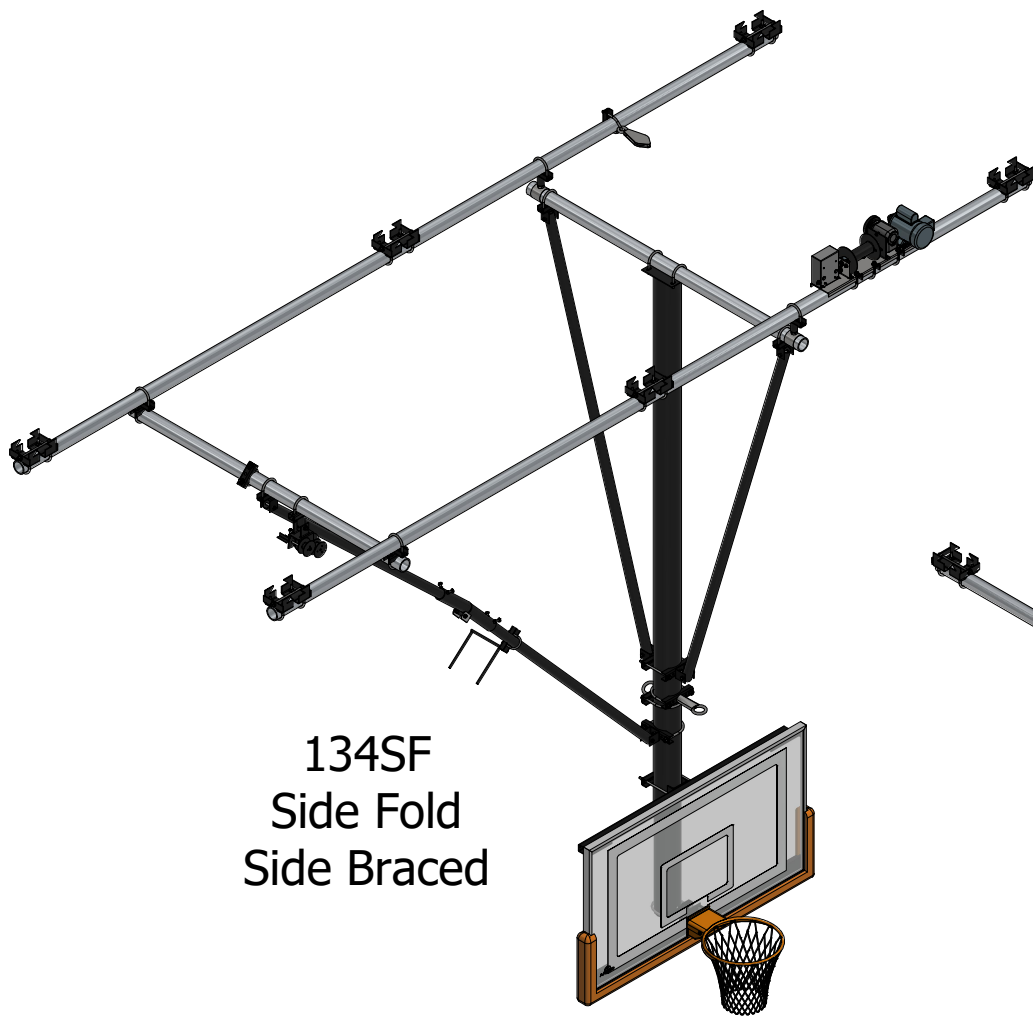

130FS
Forward Fold
Rear Braced

131B
Ceiling Fixed
Stationary

132BS
Rear Fold
Rear Braced

133WB
Ceiling/Wall Braced
Stationary

 <p>QUALITY ATHLETIC EQUIPMENT 1650 AVENUE H - ST. LOUIS, MO 63125 www.aalcomfg.com (314)-544-4300 SINCE 1946</p>	SERIES 100 CENTER MAST		
	Sheet Size: B	Author: D.Campbell	Rev: 0
		Date: 7/10/2023	
File Path: C:\Users\dalton\Documents\Vault\Designs\Parts - Master\Generic - Basketball\Series 100 Center Mast Product Sheet.idw			

134SF
Side Fold
Side Braced

136FJK
Forward Fold
Front Braced

137FJK
Inclined Forward Fold
Front Braced

138RF
Rear Braced
Rear Roll Fold

 <p>QUALITY ATHLETIC EQUIPMENT 1650 AVENUE H - ST. LOUIS, MO 63125 www.aalcoinc.com (314)-544-4300 SINCE 1946</p>	SERIES 100 CENTER MAST		
	Sheet Size:	Author:	Rev:
B	D.Campbell	0	
	Date:		
	7/10/2023		
File Path: C:\Users\dalton\Documents\Vault\Designs\Parts - Master\Generic - Basketball\Series 100 Center Mast Product Sheet.idw			