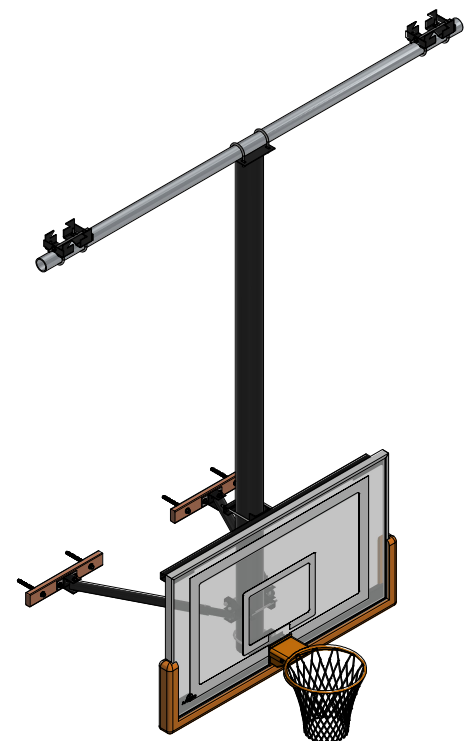

130FS
Forward Fold
Rear Braced

131B
Ceiling Fixed
Stationary

132BS
Rear Fold
Rear Braced

133WB
Ceiling/Wall Braced
Stationary

 <p>QUALITY ATHLETIC EQUIPMENT 1650 AVENUE H - ST. LOUIS, MO 63125 www.aalcomfg.com (314)-544-4300 SINCE 1946</p>	SERIES 100 CENTER MAST		
	Sheet Size: B	Author: D.Campbell	Rev: 0
		Date: 7/10/2023	
File Path: C:\Users\dalton\Documents\Vault\Designs\Parts - Master\Generic - Basketball\Series 100 Center Mast Product Sheet.idw			

134SF
Side Fold
Side Braced

136FJK
Forward Fold
Front Braced

137FJK
Inclined Forward Fold
Front Braced

138RF
Rear Braced
Rear Roll Fold

 <p>QUALITY ATHLETIC EQUIPMENT 1650 AVENUE H - ST. LOUIS, MO 63125 www.aalcoinc.com (314)-544-4300 SINCE 1946</p>	SERIES 100 CENTER MAST		
	Sheet Size:	Author:	Rev:
B	D.Campbell	0	
	Date:		
	7/10/2023		
File Path: C:\Users\dalton\Documents\Vault\Designs\Parts - Master\Generic - Basketball\Series 100 Center Mast Product Sheet.idw			