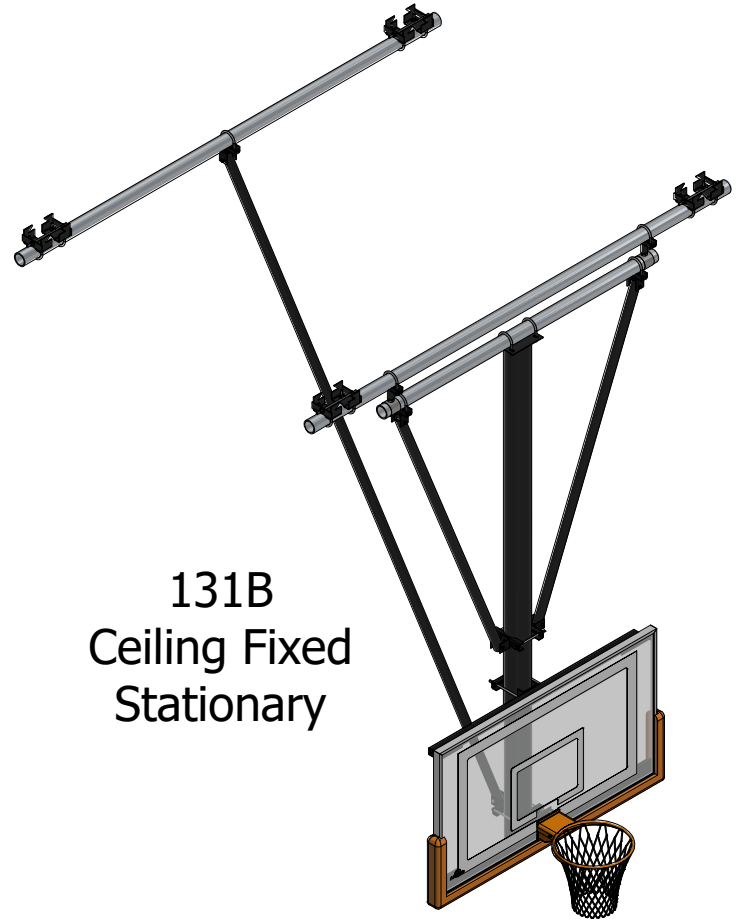

130FS
Forward Fold
Rear Braced

131B
Ceiling Fixed
Stationary

132BS
Rear Fold
Rear Braced

133WB
Ceiling/Wall Braced
Stationary

 <p>QUALITY ATHLETIC EQUIPMENT 1650 AVENUE H - ST. LOUIS, MO 63125 www.aalcomfg.com (314)-544-4300 SINCE 1946</p>	SERIES 100 CENTER MAST		
	Sheet Size: B	Author: D.Campbell	Rev: 0
		Date: 7/10/2023	
File Path: C:\Users\dalton\Documents\Vault\Designs\Parts - Master\Generic - Basketball\Series 100 Center Mast Product Sheet.idw			

134SF
Side Fold
Side Braced

136FJK
Forward Fold
Front Braced

137FJK
Inclined Forward Fold
Front Braced

138RF
Rear Braced
Rear Roll Fold

 <p>QUALITY ATHLETIC EQUIPMENT 1650 AVENUE H - ST. LOUIS, MO 63125 www.aalcoinc.com (314)-544-4300 SINCE 1946</p>	SERIES 100 CENTER MAST		
	Sheet Size:	Author:	Rev:
B	D.Campbell	0	
	Date:		
	7/10/2023		
File Path: C:\Users\dalton\Documents\Vault\Designs\Parts - Master\Generic - Basketball\Series 100 Center Mast Product Sheet.idw			