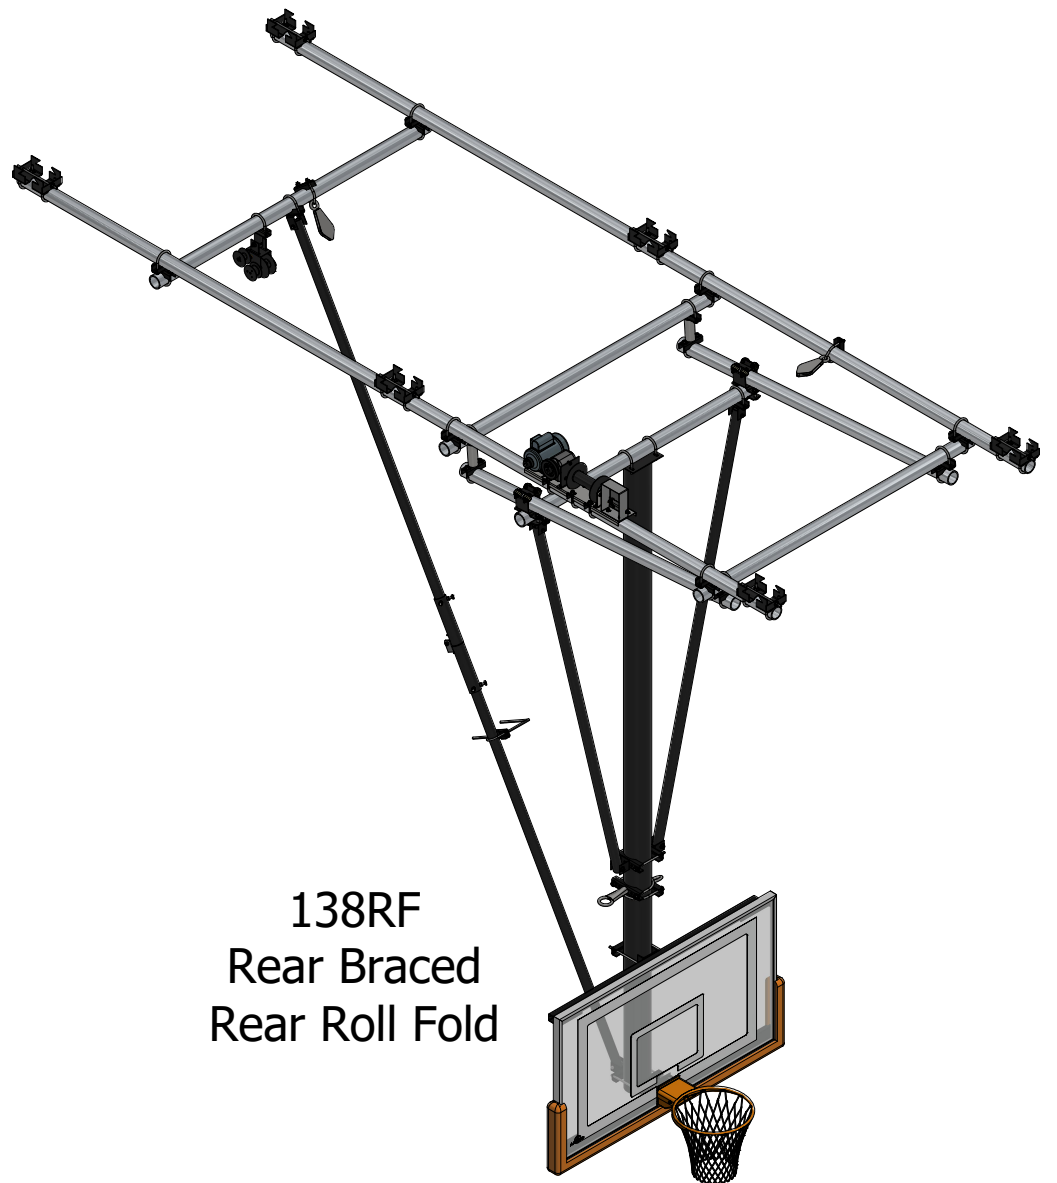

130FS
Forward Fold
Rear Braced

131B
Ceiling Fixed
Stationary

132BS
Rear Fold
Rear Braced

133WB
Ceiling/Wall Braced
Stationary

 <p>QUALITY ATHLETIC EQUIPMENT 1650 AVENUE H - ST. LOUIS, MO 63125 www.aalcomfg.com (314)-544-4300 SINCE 1946</p>	SERIES 100 CENTER MAST		
	Sheet Size: B	Author: D.Campbell	Rev: 0
		Date: 7/10/2023	
File Path: C:\Users\dalton\Documents\Vault\Designs\Parts - Master\Generic - Basketball\Series 100 Center Mast Product Sheet.idw			

134SF
Side Fold
Side Braced

136FJK
Forward Fold
Front Braced

137FJK
Inclined Forward Fold
Front Braced

138RF
Rear Braced
Rear Roll Fold

 <p>QUALITY ATHLETIC EQUIPMENT 1650 AVENUE H - ST. LOUIS, MO 63125 www.aalcoinc.com (314)-544-4300 SINCE 1946</p>	SERIES 100 CENTER MAST		
	Sheet Size:	Author:	Rev:
B	D.Campbell	0	
	Date:		
	7/10/2023		
File Path: C:\Users\dalton\Documents\Vault\Designs\Parts - Master\Generic - Basketball\Series 100 Center Mast Product Sheet.idw			