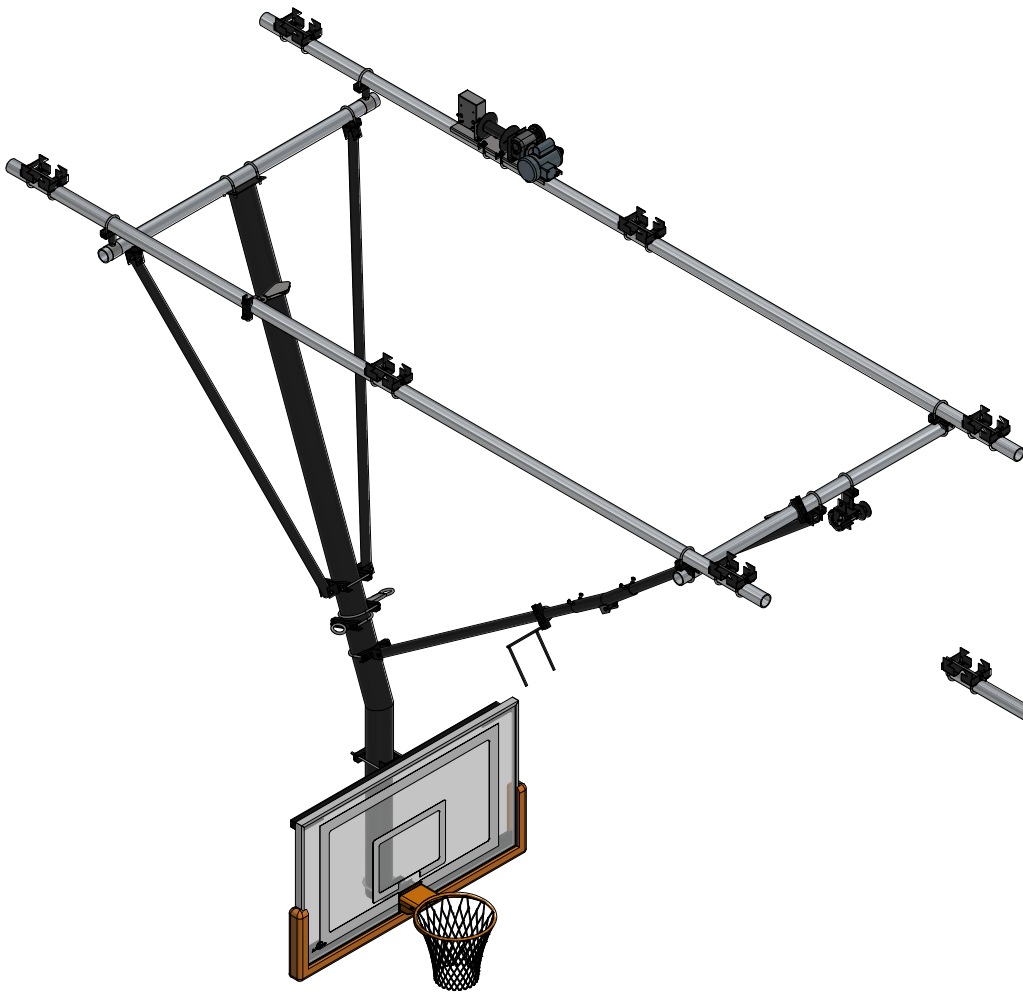

130FS
Forward Fold
Rear Braced

131B
Ceiling Fixed
Stationary

132BS
Rear Fold
Rear Braced

133WB
Ceiling/Wall Braced
Stationary

 <p>QUALITY ATHLETIC EQUIPMENT 1650 AVENUE H - ST. LOUIS, MO 63125 www.aalcomfg.com (314)-544-4300 SINCE 1946</p>	SERIES 100 CENTER MAST		
	Sheet Size: B	Author: D.Campbell	Rev: 0
		Date: 7/10/2023	
File Path: C:\Users\dalton\Documents\Vault\Designs\Parts - Master\Generic - Basketball\Series 100 Center Mast Product Sheet.idw			

134SF
Side Fold
Side Braced

136FJK
Forward Fold
Front Braced

137FJK
Inclined Forward Fold
Front Braced

138RF
Rear Braced
Rear Roll Fold

 <p>QUALITY ATHLETIC EQUIPMENT 1650 AVENUE H - ST. LOUIS, MO 63125 www.aalcoinc.com (314)-544-4300 SINCE 1946</p>	SERIES 100 CENTER MAST		
	Sheet Size:	Author:	Rev:
B	D.Campbell	0	
	Date:		
	7/10/2023		
File Path: C:\Users\dalton\Documents\Vault\Designs\Parts - Master\Generic - Basketball\Series 100 Center Mast Product Sheet.idw			