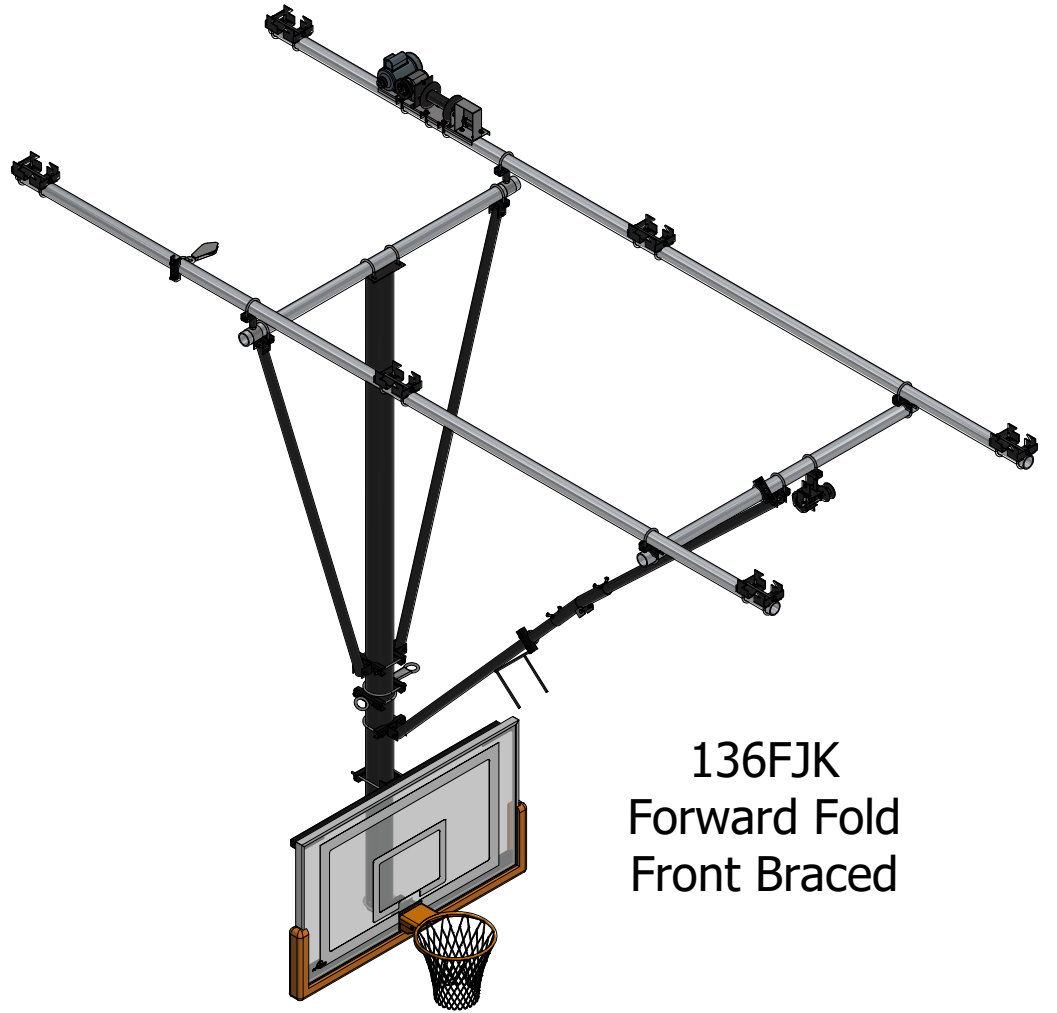

130FS
Forward Fold
Rear Braced

131B
Ceiling Fixed
Stationary

132BS
Rear Fold
Rear Braced

133WB
Ceiling/Wall Braced
Stationary

 <p>QUALITY ATHLETIC EQUIPMENT 1650 AVENUE H - ST. LOUIS, MO 63125 www.aalcomfg.com (314)-544-4300 SINCE 1946</p>	SERIES 100 CENTER MAST		
	Sheet Size: B	Author: D.Campbell	Rev: 0
		Date: 7/10/2023	
File Path: C:\Users\dalton\Documents\Vault\Designs\Parts - Master\Generic - Basketball\Series 100 Center Mast Product Sheet.idw			

134SF
Side Fold
Side Braced

136FJK
Forward Fold
Front Braced

137FJK
Inclined Forward Fold
Front Braced

138RF
Rear Braced
Rear Roll Fold

 <p>QUALITY ATHLETIC EQUIPMENT 1650 AVENUE H - ST. LOUIS, MO 63125 www.aalcoinc.com (314)-544-4300 SINCE 1946</p>	SERIES 100 CENTER MAST		
	Sheet Size:	Author:	Rev:
B	D.Campbell	0	
	Date:		
	7/10/2023		
File Path: C:\Users\dalton\Documents\Vault\Designs\Parts - Master\Generic - Basketball\Series 100 Center Mast Product Sheet.idw			