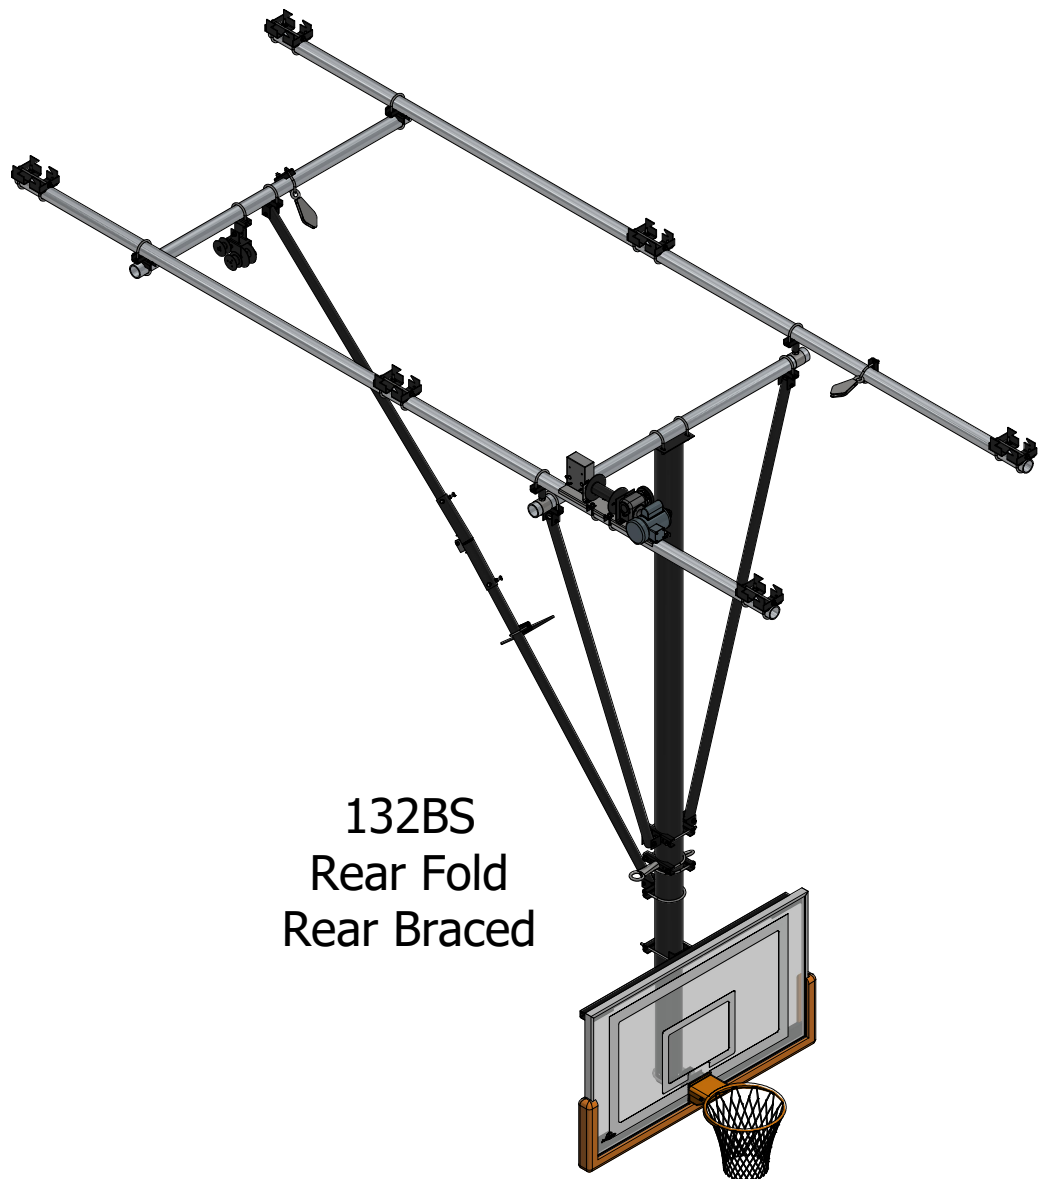

130FS
Forward Fold
Rear Braced

131B
Ceiling Fixed
Stationary

132BS
Rear Fold
Rear Braced

133WB
Ceiling/Wall Braced
Stationary

 <p>QUALITY ATHLETIC EQUIPMENT 1650 AVENUE H - ST. LOUIS, MO 63125 www.aalcomfg.com (314)-544-4300 SINCE 1946</p>	SERIES 100 CENTER MAST		
	Sheet Size: B	Author: D.Campbell	Rev: 0
		Date: 7/10/2023	
File Path: C:\Users\dalton\Documents\Vault\Designs\Parts - Master\Generic - Basketball\Series 100 Center Mast Product Sheet.idw			

134SF
Side Fold
Side Braced

136FJK
Forward Fold
Front Braced

137FJK
Inclined Forward Fold
Front Braced

138RF
Rear Braced
Rear Roll Fold

 <p>QUALITY ATHLETIC EQUIPMENT 1650 AVENUE H - ST. LOUIS, MO 63125 www.aalcoinc.com (314)-544-4300 SINCE 1946</p>	SERIES 100 CENTER MAST		
	Sheet Size:	Author:	Rev:
B	D.Campbell	0	
	Date:		
	7/10/2023		
File Path: C:\Users\dalton\Documents\Vault\Designs\Parts - Master\Generic - Basketball\Series 100 Center Mast Product Sheet.idw			