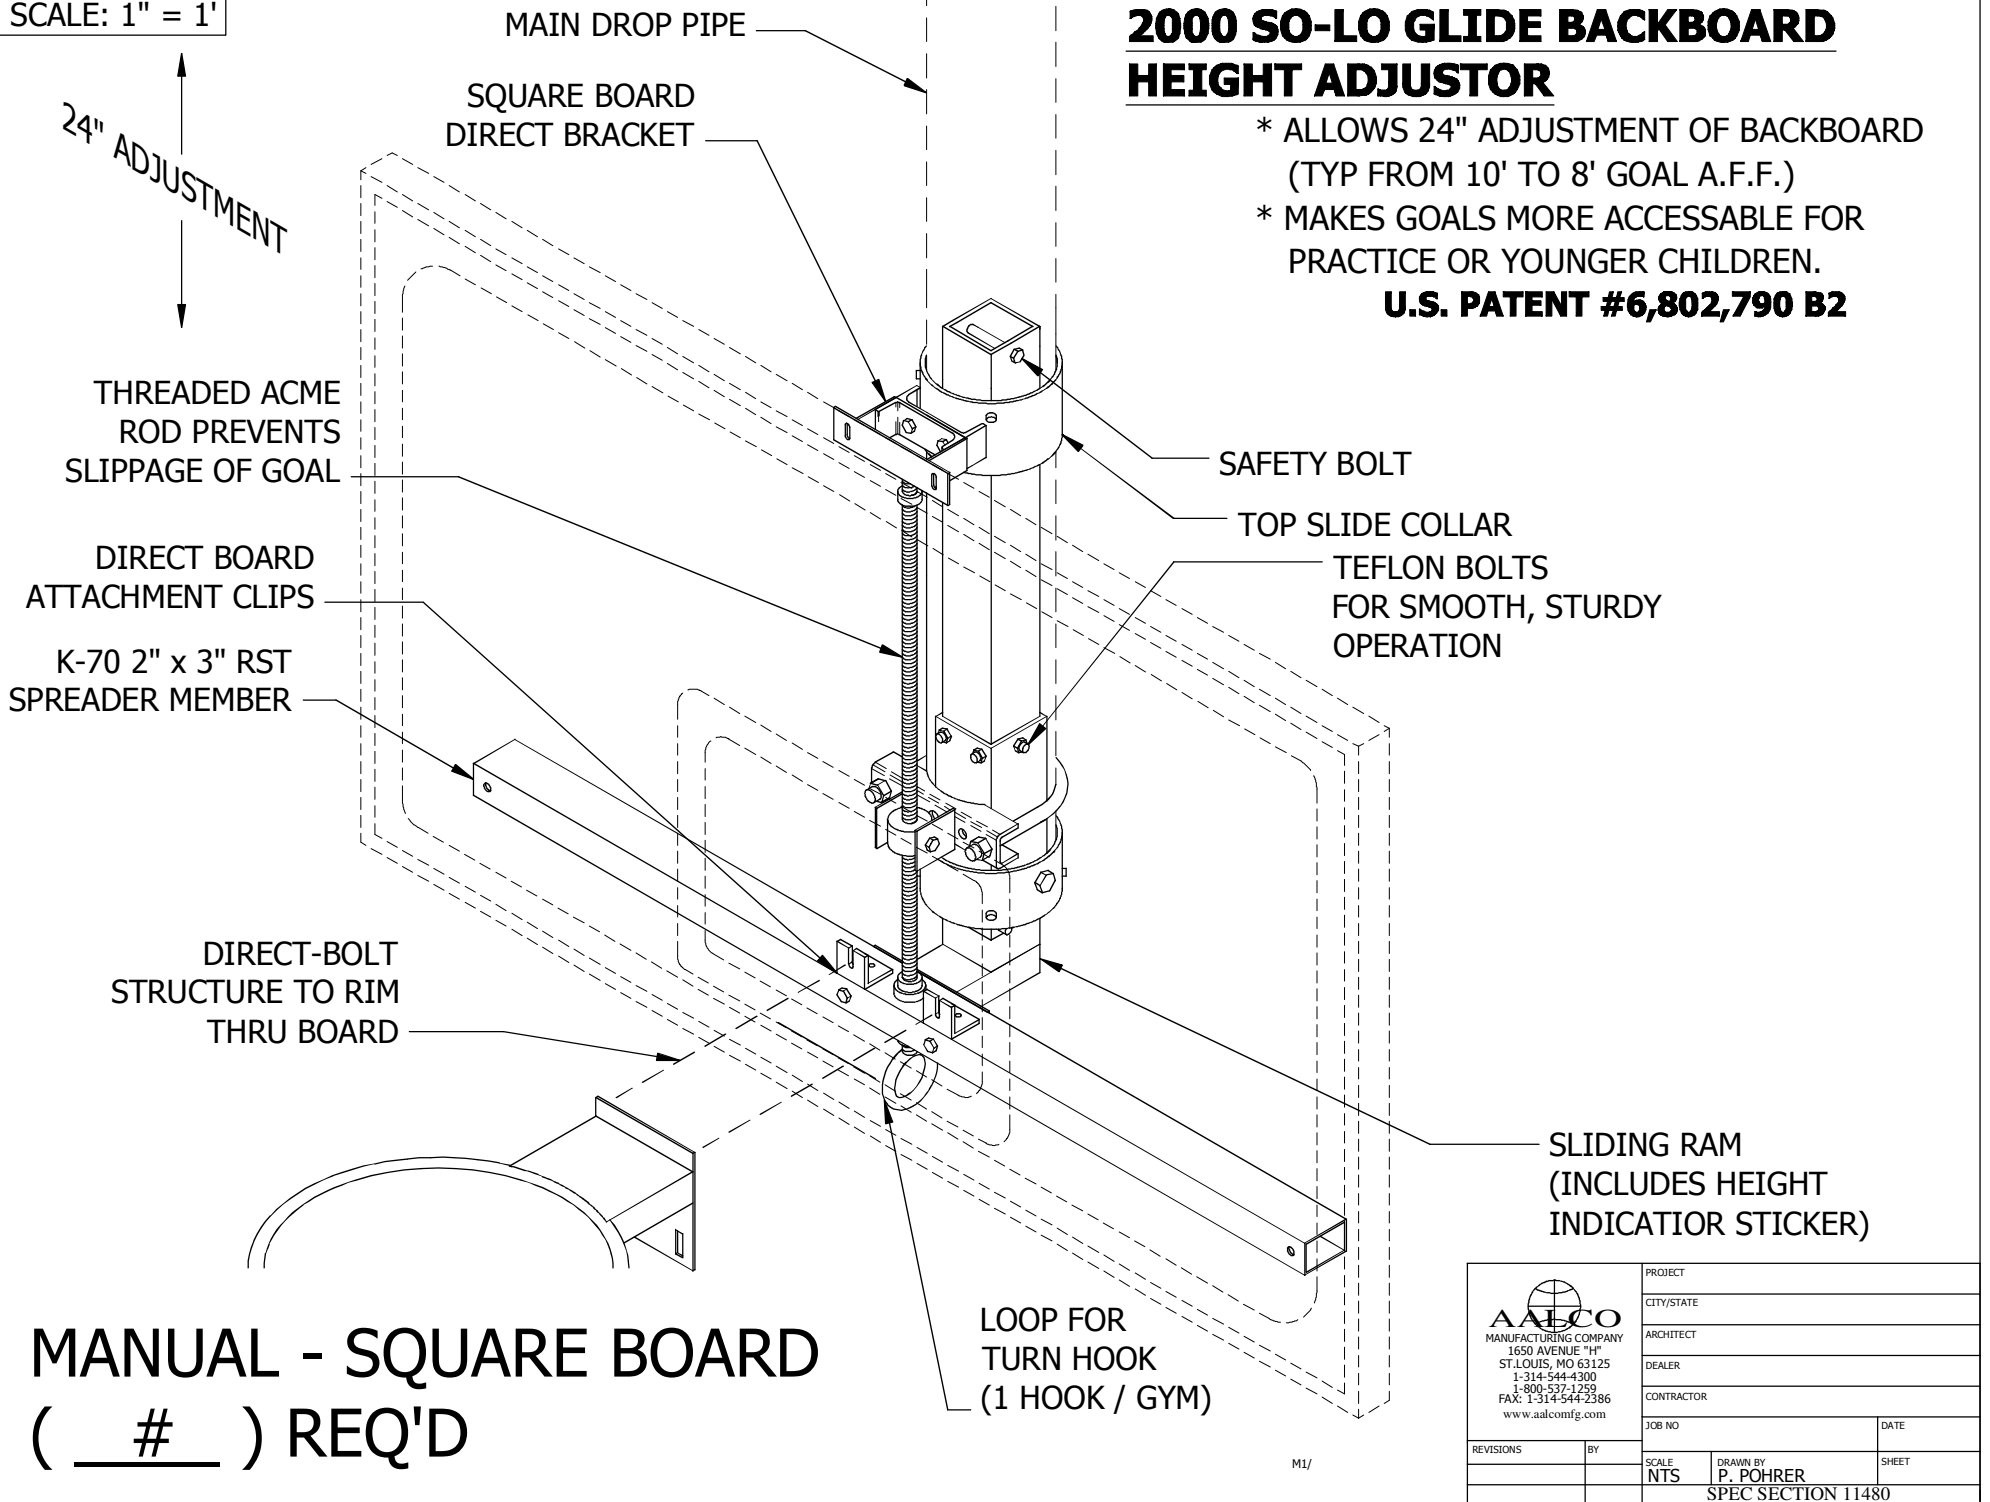

SCALE: 1" = 1'

2000 SO-LO GLIDE BACKBOARD HEIGHT ADJUSTOR

- * ALLOWS 24" ADJUSTMENT OF BACKBOARD (TYP FROM 10' TO 8' GOAL A.F.F.)
- * MAKES GOALS MORE ACCESSABLE FOR PRACTICE OR YOUNGER CHILDREN.

U.S. PATENT #6,802,790 B2