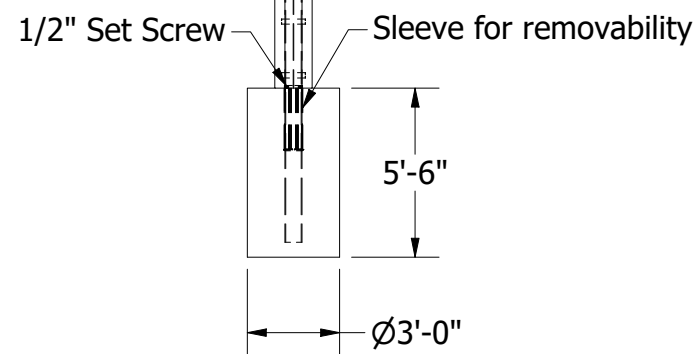

NOTE:
30' UPRIGHTS ARE NOT
RECOMMENDED FOR
NON-STADIUM USE.
WIND LOADING IS
LIKELY TO CAUSE
EQUIPMENT DAMAGE

DETAIL C
FLAG FOR TOP
OF UPRIGHT

DETAIL B
NOSE FITTING

DETAIL A
CROSSBAR

 QUALITY ATHLETIC EQUIPMENT 1650 AVENUE H - ST. LOUIS, MO 63125 www.aalcomfg.com (314)-544-4300 SINCE 1946	OY-8 Steel Football Goal Post	
	Sheet Size: B	Author: D.Campbell
	Date: 5/1/2023	Rev: 0
File Path: C:\Users\dalton\Documents\Vault\Designs\Parts - Master\Generic - Football\OY-8.idw		