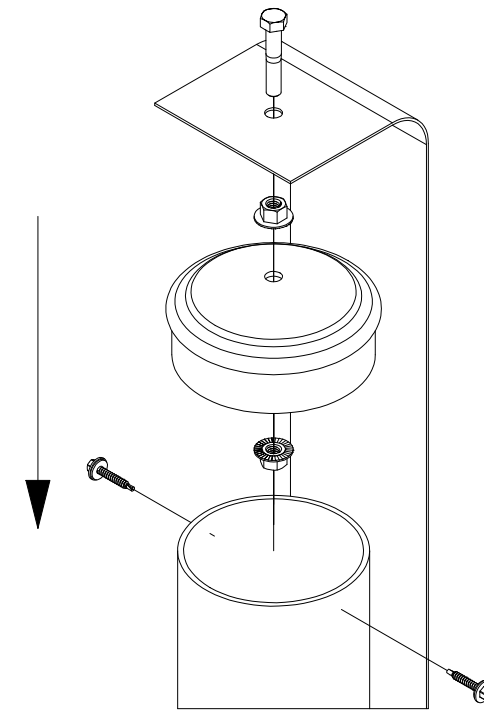

NOTE:
30' UPRIGHTS ARE NOT
RECOMMENDED FOR
NON-STADIUM USE.
WIND LOADING IS
LIKELY TO CAUSE
EQUIPMENT DAMAGE

DETAIL C
FLAG FOR TOP
OF UPRIGHT

DETAIL B
NOSE FITTING

DETAIL A
CROSSBAR

 QUALITY ATHLETIC EQUIPMENT 1650 AVENUE H - ST. LOUIS, MO 63125 www.aalcomfg.com (314)-544-4300 SINCE 1946	OY-8 Steel Football Goal Post	
	Sheet Size: B	Author: D.Campbell
	Date: 5/1/2023	Rev: 0
File Path: C:\Users\dalton\Documents\Vault\Designs\Parts - Master\Generic - Football\OY-8.idw		