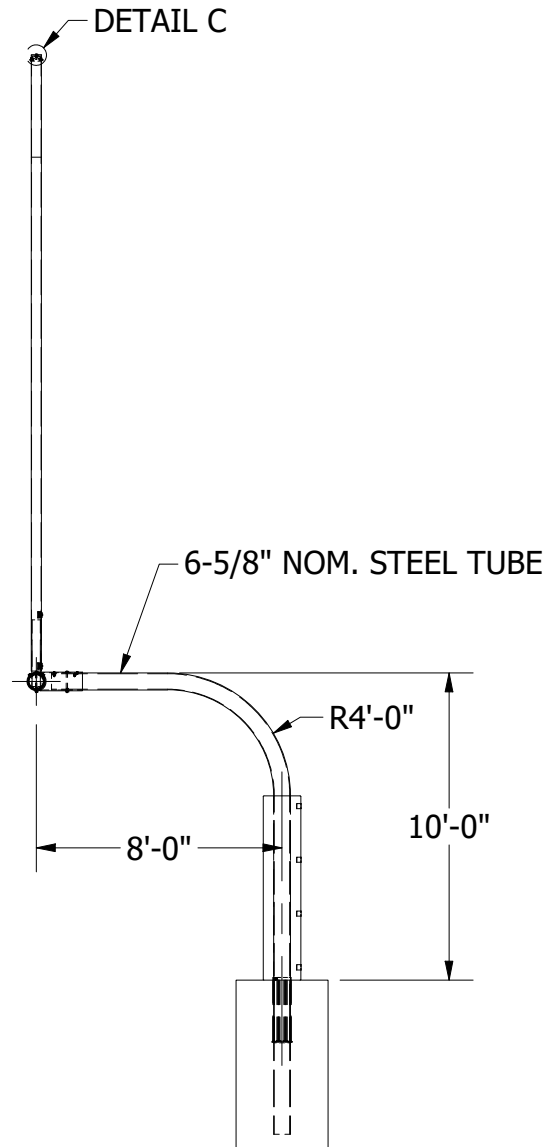

NOTE:
30' UPRIGHTS ARE NOT
RECOMMENDED FOR
NON-STADIUM USE.
WIND LOADING IS
LIKELY TO CAUSE
EQUIPMENT DAMAGE

DETAIL C
FLAG FOR TOP
OF UPRIGHT

DETAIL B
NOSE FITTING

DETAIL A
CROSSBAR

 QUALITY ATHLETIC EQUIPMENT 1650 AVENUE H - ST. LOUIS, MO 63125 www.aalcomfg.com (314)-544-4300 SINCE 1946	OY-8 Steel Football Goal Post	
	Sheet Size: B	Author: D.Campbell
	Date: 5/1/2023	Rev: 0
File Path: C:\Users\dalton\Documents\Vault\Designs\Parts - Master\Generic - Football\OY-8.idw		