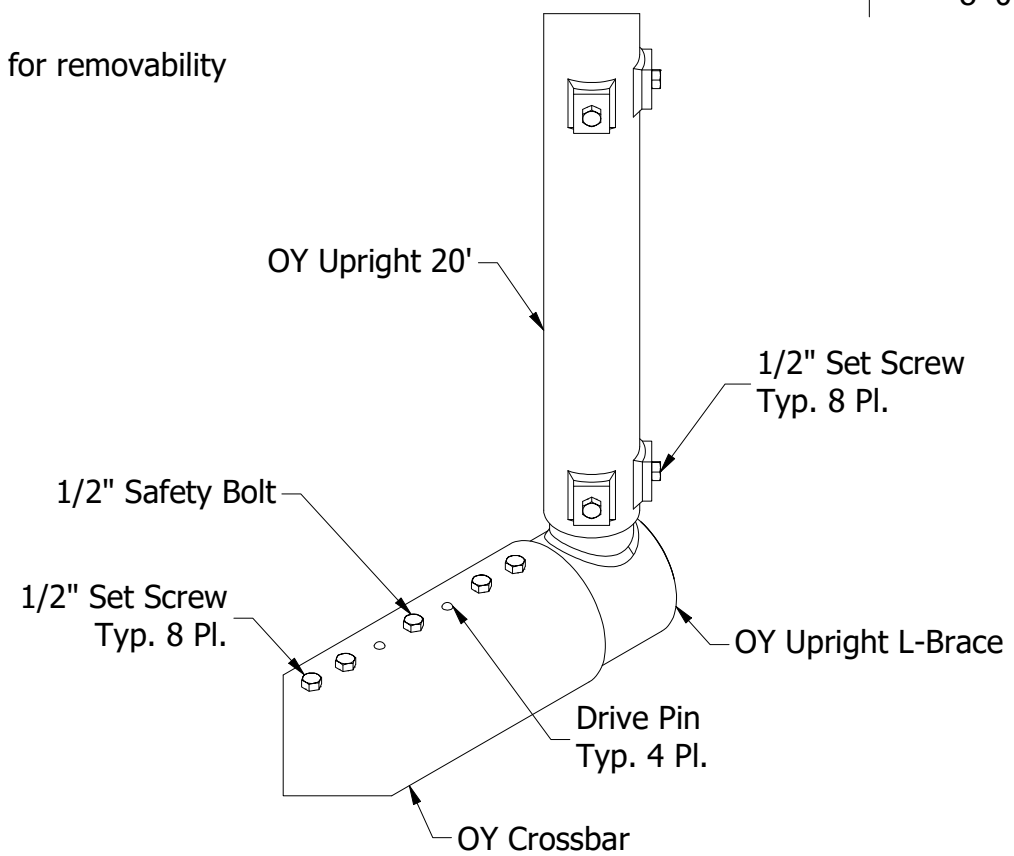

NOTE:
30' UPRIGHTS ARE NOT
RECOMMENDED FOR
NON-STADIUM USE.
WIND LOADING IS
LIKELY TO CAUSE
EQUIPMENT DAMAGE

DETAIL C
FLAG FOR TOP
OF UPRIGHT

DETAIL B
NOSE FITTING

DETAIL A
CROSSBAR

 QUALITY ATHLETIC EQUIPMENT 1650 AVENUE H - ST. LOUIS, MO 63125 www.aalcomfg.com (314)-544-4300 SINCE 1946	OY-8 Steel Football Goal Post	
	Sheet Size: B	Author: D.Campbell
	Date: 5/1/2023	Rev: 0
File Path: C:\Users\dalton\Documents\Vault\Designs\Parts - Master\Generic - Football\OY-8.idw		