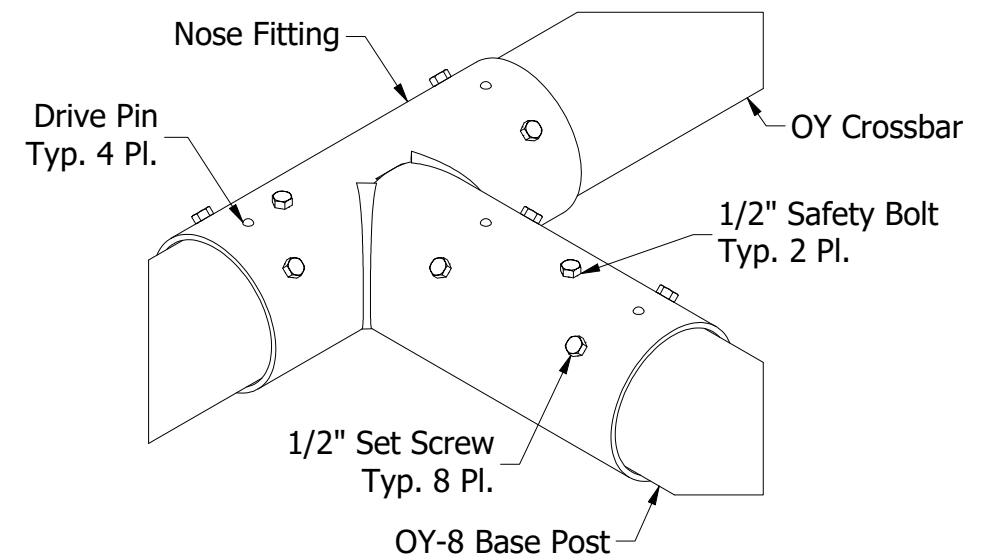

NOTE:
30' UPRIGHTS ARE NOT
RECOMMENDED FOR
NON-STADIUM USE.
WIND LOADING IS
LIKELY TO CAUSE
EQUIPMENT DAMAGE

DETAIL C
FLAG FOR TOP
OF UPRIGHT

DETAIL B
NOSE FITTING

DETAIL A
CROSSBAR

 QUALITY ATHLETIC EQUIPMENT 1650 AVENUE H - ST. LOUIS, MO 63125 www.aalcomfg.com (314)-544-4300 SINCE 1946	OY-8 Steel Football Goal Post	
	Sheet Size: B	Author: D.Campbell
	Date: 5/1/2023	Rev: 0
File Path: C:\Users\dalton\Documents\Vault\Designs\Parts - Master\Generic - Football\OY-8.idw		