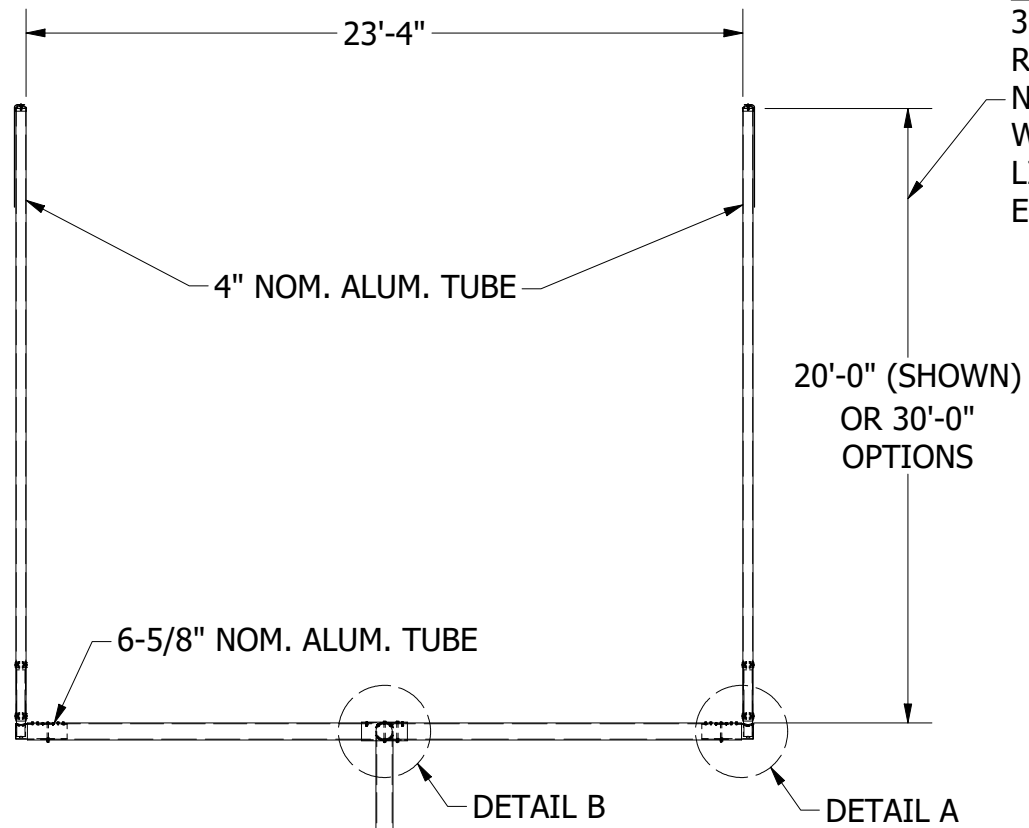

NOTE:
30' UPRIGHTS ARE NOT
RECOMMENDED FOR
NON-STADIUM USE.
WIND LOADING IS
LIKELY TO CAUSE
EQUIPMENT DAMAGE

DETAIL C
FLAG FOR TOP
OF UPRIGHT

DETAIL B
NOSE FITTING

DETAIL A
CROSSBAR

 QUALITY ATHLETIC EQUIPMENT 1650 AVENUE H - ST. LOUIS, MO 63125 www.aalcomfg.com (314)-544-4300 SINCE 1946	OY-8 Steel Football Goal Post	
	Sheet Size: B	Author: D.Campbell
	Date: 5/1/2023	Rev: 0
File Path: C:\Users\dalton\Documents\Vault\Designs\Parts - Master\Generic - Football\OY-8.idw		