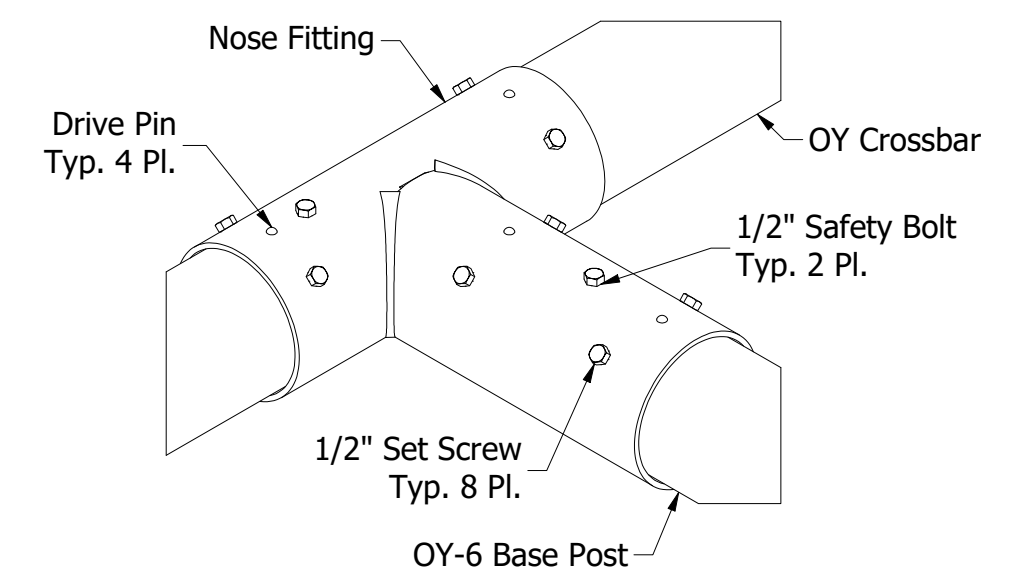

**DETAIL A
CROSSBAR**

**DETAIL C
FLAG FOR TOP
OF UPRIGHT**

**DETAIL B
NOSE FITTING**

 QUALITY ATHLETIC EQUIPMENT 1650 AVENUE H - ST. LOUIS, MO 63125 www.aalcomfg.com (314)-544-4300 SINCE 1946	OY-6 Steel Football Goal Post	
	Sheet Size: B	Author: D.Campbell
	Date: 5/1/2023	
File Path: C:\Users\dalton\Documents\Vault\Designs\Parts - Master\Generic - Football\OY-6.idw		