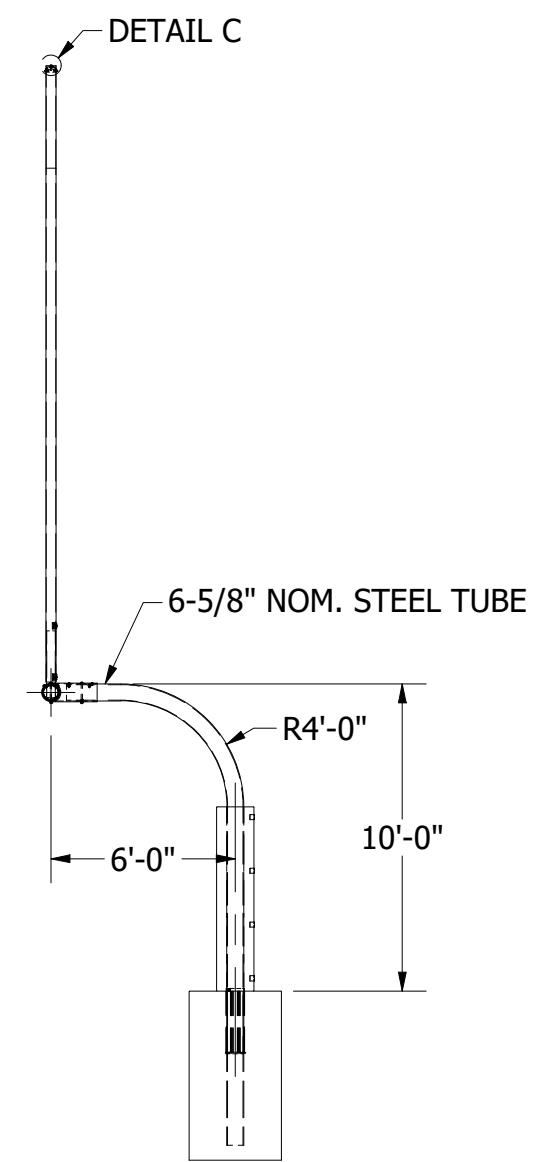

**DETAIL A
CROSSBAR**

**DETAIL C
FLAG FOR TOP
OF UPRIGHT**

**DETAIL B
NOSE FITTING**

 QUALITY ATHLETIC EQUIPMENT 1650 AVENUE H - ST. LOUIS, MO 63125 www.aalcomfg.com (314)-544-4300 SINCE 1946	OY-6 Steel Football Goal Post	
	Sheet Size: B	Author: D.Campbell
	Date: 5/1/2023	
File Path: C:\Users\dalton\Documents\Vault\Designs\Parts - Master\Generic - Football\OY-6.idw		