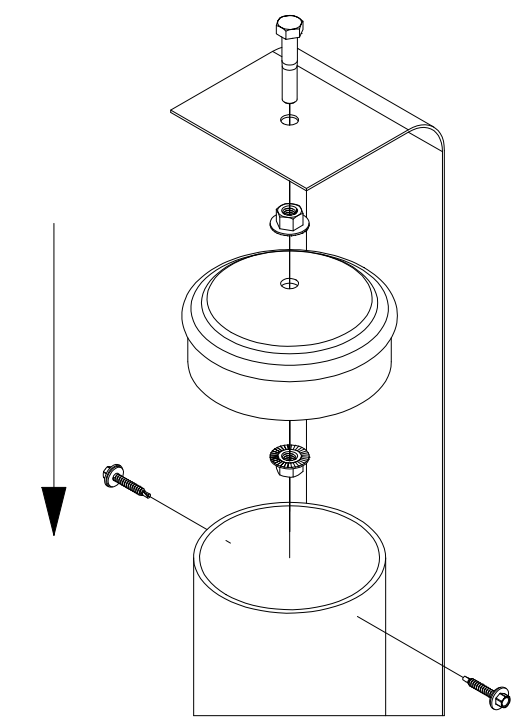

**DETAIL A
CROSSBAR**

**DETAIL C
FLAG FOR TOP
OF UPRIGHT**

**DETAIL B
NOSE FITTING**

 QUALITY ATHLETIC EQUIPMENT 1650 AVENUE H - ST. LOUIS, MO 63125 www.aalcomfg.com (314)-544-4300 SINCE 1946	OY-6 Steel Football Goal Post	
	Sheet Size: B	Author: D.Campbell
	Date: 5/1/2023	
File Path: C:\Users\dalton\Documents\Vault\Designs\Parts - Master\Generic - Football\OY-6.idw		